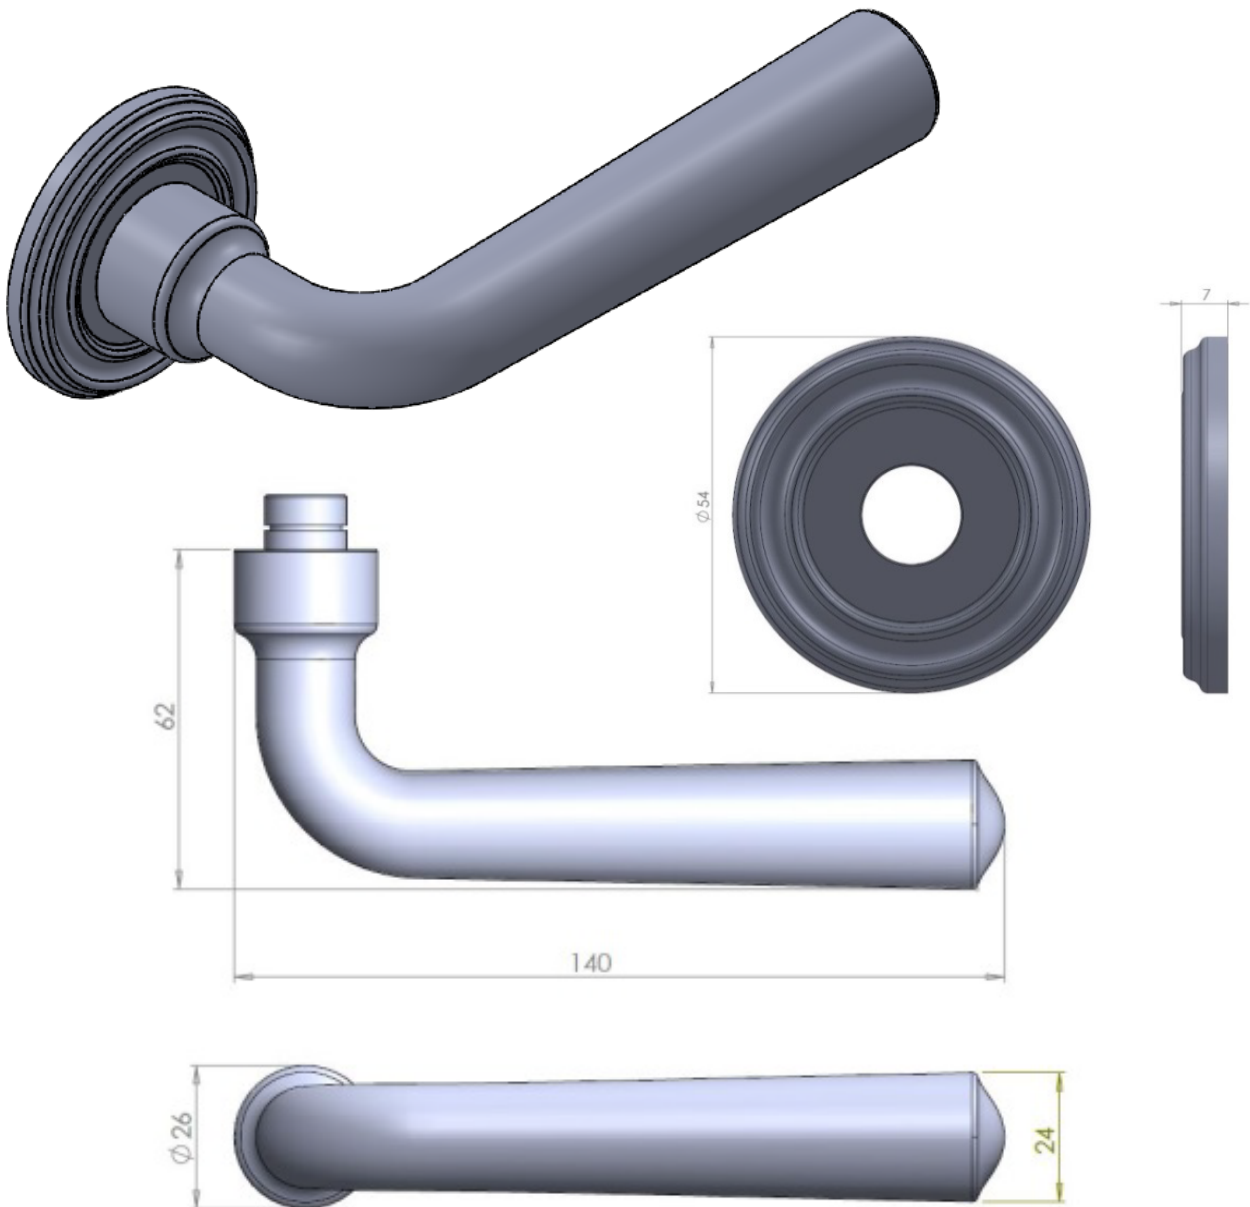

SWD

BESPOKE

Product: Beverley Lever on Rose - SWD-PL1/RR6

Weight: Pair 1085g (heavy sprung lock required). **Material:** Solid Brass

Finishes Available:

PNP - Polished Nickel, SNP - Satin Nickel, SPB - Satin Brass, EPB - Polished Brass,
ABR - Antique Brass, OBZ - Old Bronze, IBU - Mid Bronze, DBZ - Dark Bronze,
ABZ - Satin Copper, PBZ - Polished Copper
Other finishes are available on request