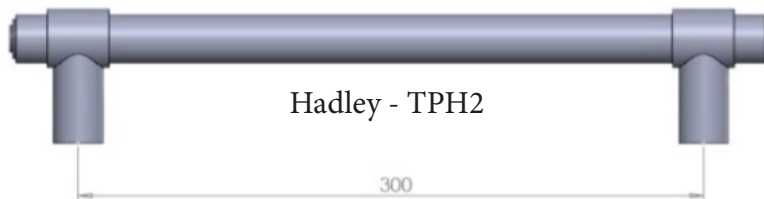

SWD

BESPOKE

Plain - TPH1

Hadley - TPH2

Northfield - TPH3

Product: Pull Handles, **Weight:** 1500g **Material:** Solid Brass

Finishes Available:

PNP - Polished Nickel, SNP - Satin Nickel, SPB - Satin Brass, EPB - Polished Brass,
ABR - Antique Brass, OBZ - Old Bronze, IBU - Mid Bronze, DBZ - Dark Bronze,
ABZ - Satin Copper, PBZ - Polished Copper
Other finishes are available on request