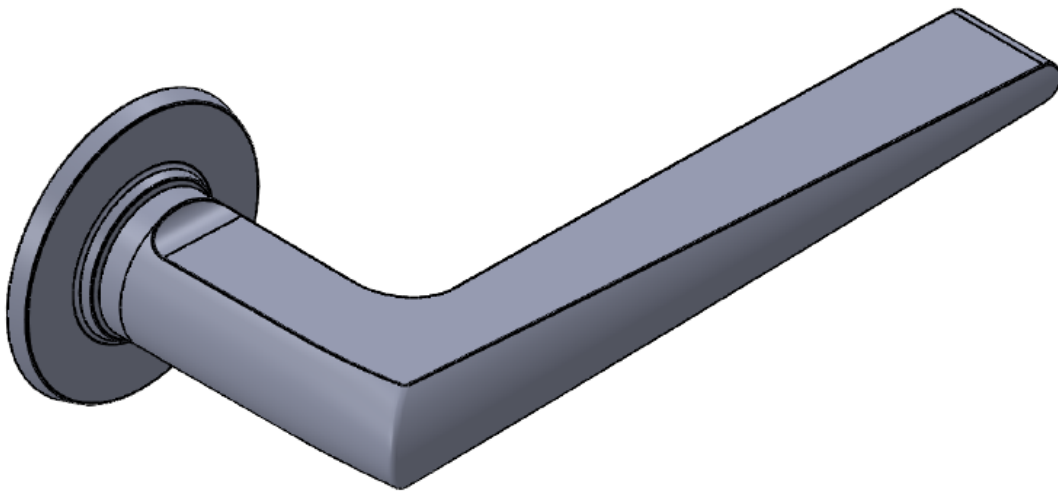

SWD

BESPOKE

Product: Swinley Lever on Rose - SWD-PL5/RR3

Weight: Pair 1100grms (heavy sprung lock required). **Material:** Solid Brass

Finishes Available:

PNP - Polished Nickel, SNP - Satin Nickel, SPB - Satin Brass, EPB - Polished Brass,
ABR - Antique Brass, OBZ - Old Bronze, IBU - Mid Bronze, DBZ - Dark Bronze,
ABZ - Satin Copper, PBZ - Polished Copper