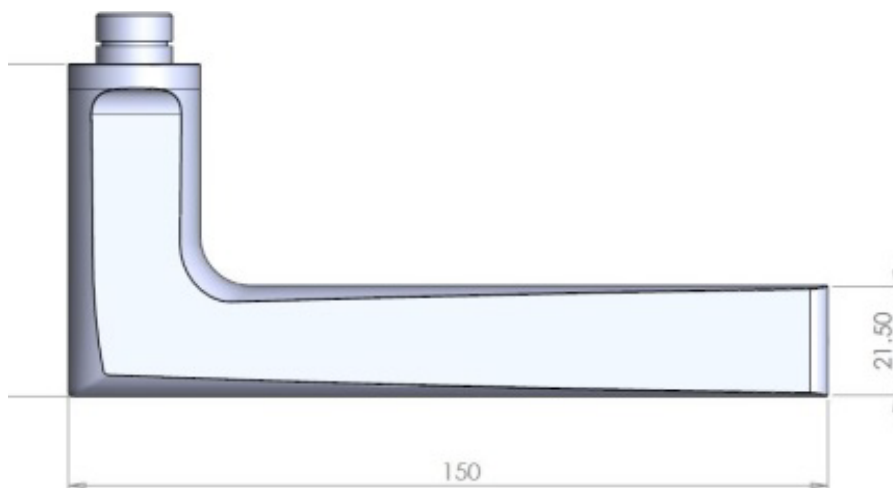

SWD

BESPOKE

Product: Swinley Lever on Rose - SWD-PL5/RR3

Weight: Pair 1100grms (heavy sprung lock required). **Material:** Solid Brass

Finishes Available:

PNP - Polished Nickel, SNP - Satin Nickel, SPB - Satin Brass, EPB - Polished Brass,
ABR - Antique Brass, OBZ - Old Bronze, IBU - Mid Bronze, DBZ - Dark Bronze,
ABZ - Satin Copper, PBZ - Polished Copper