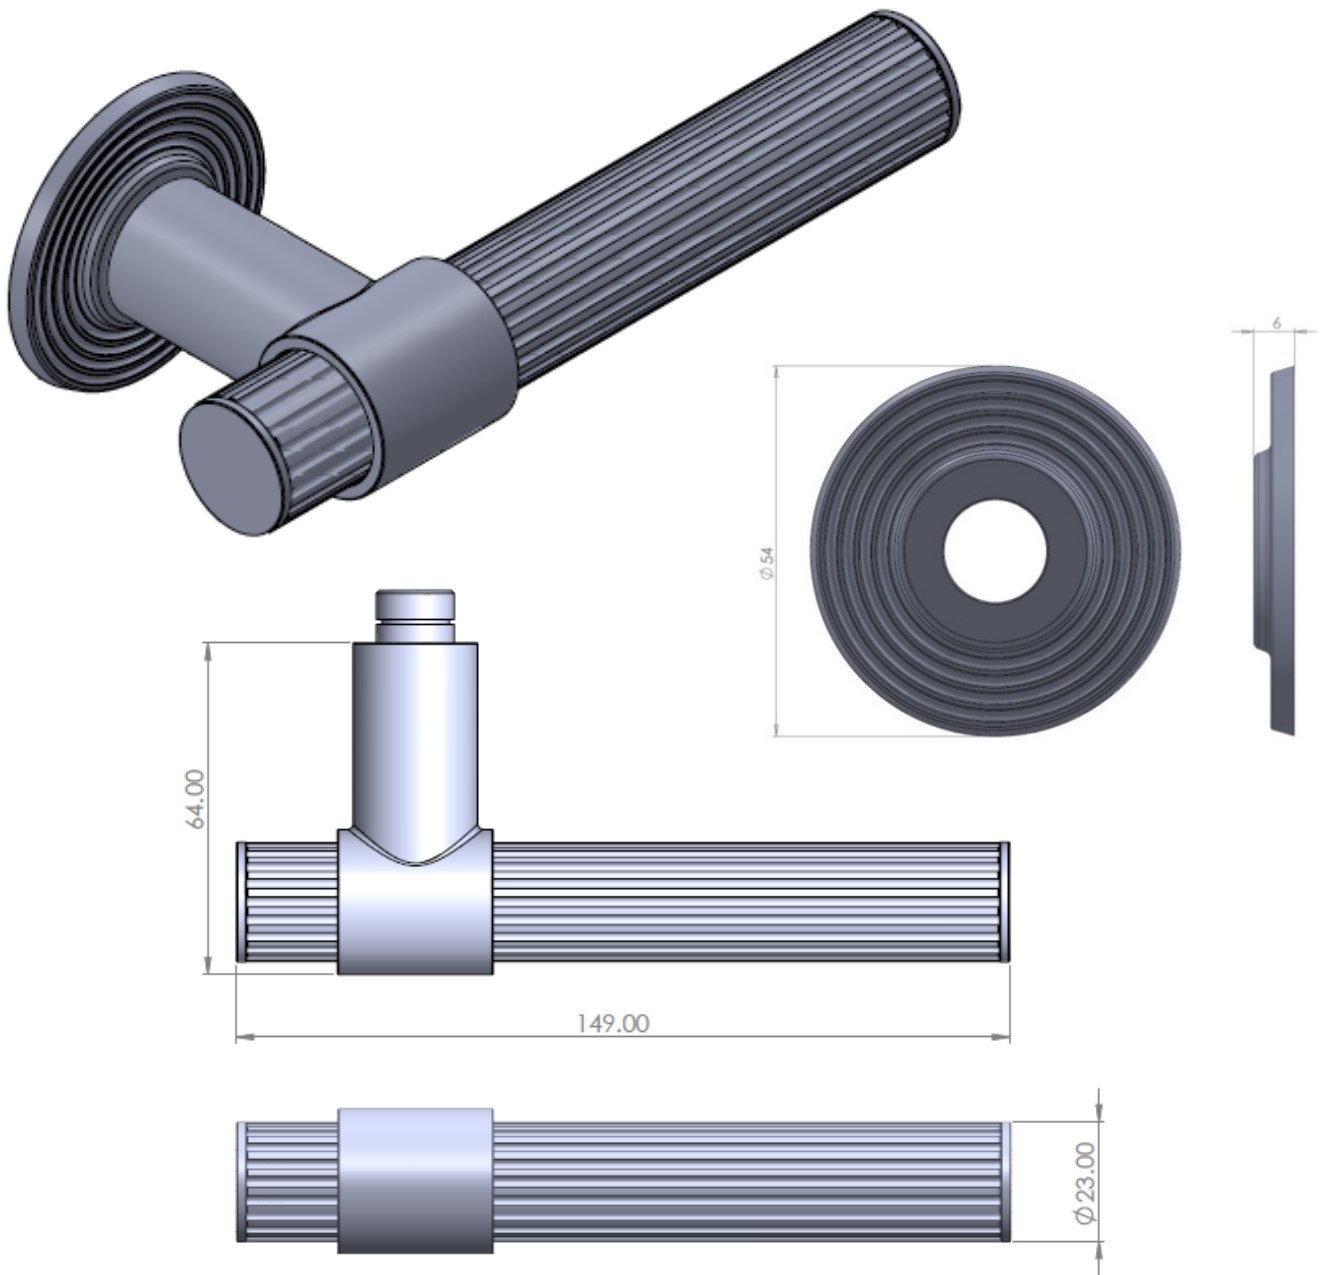

SWD

BESPOKE

Product: Plaza Lever on Rose - SWD-TL7/RR4

Weight: Pair 1540g (heavy sprung lock required). **Material:** Solid Brass

Finishes Available:

PNP - Polished Nickel, SNP - Satin Nickel, SPB - Satin Brass, EPB - Polished Brass,
ABR - Antique Brass, OBZ - Old Bronze, IBU - Mid Bronze, DBZ - Dark Bronze,
ABZ - Satin Copper, PBZ - Polished Copper
Other finishes are available on request