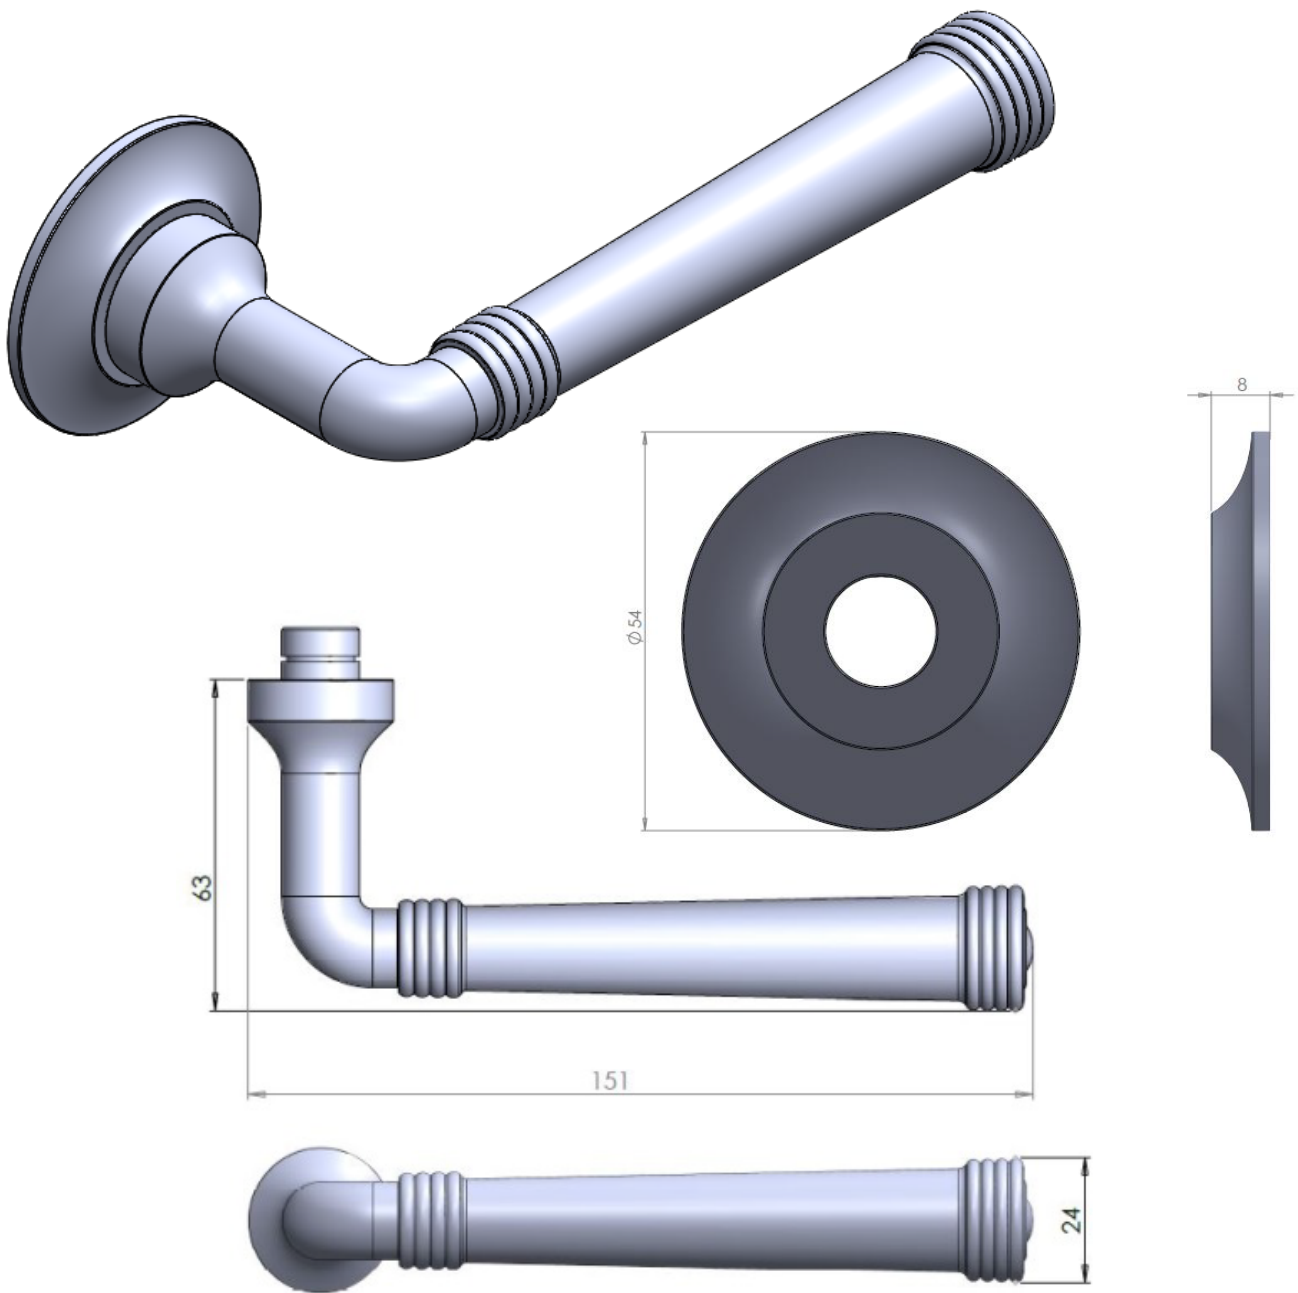

SWD

BESPOKE

Product: Olivia Lever on Rose - SWD-RNL18/RR9

Weight: Pair 940g (heavy sprung lock required). **Material:** Solid Brass

Finishes Available:

PNP - Polished Nickel, SNP - Satin Nickel, SPB - Satin Brass, EPB - Polished Brass,
ABR - Antique Brass, OBZ - Old Bronze, IBU - Mid Bronze, DBZ - Dark Bronze,
ABZ - Satin Copper, PBZ - Polished Copper
Other finishes are available on request