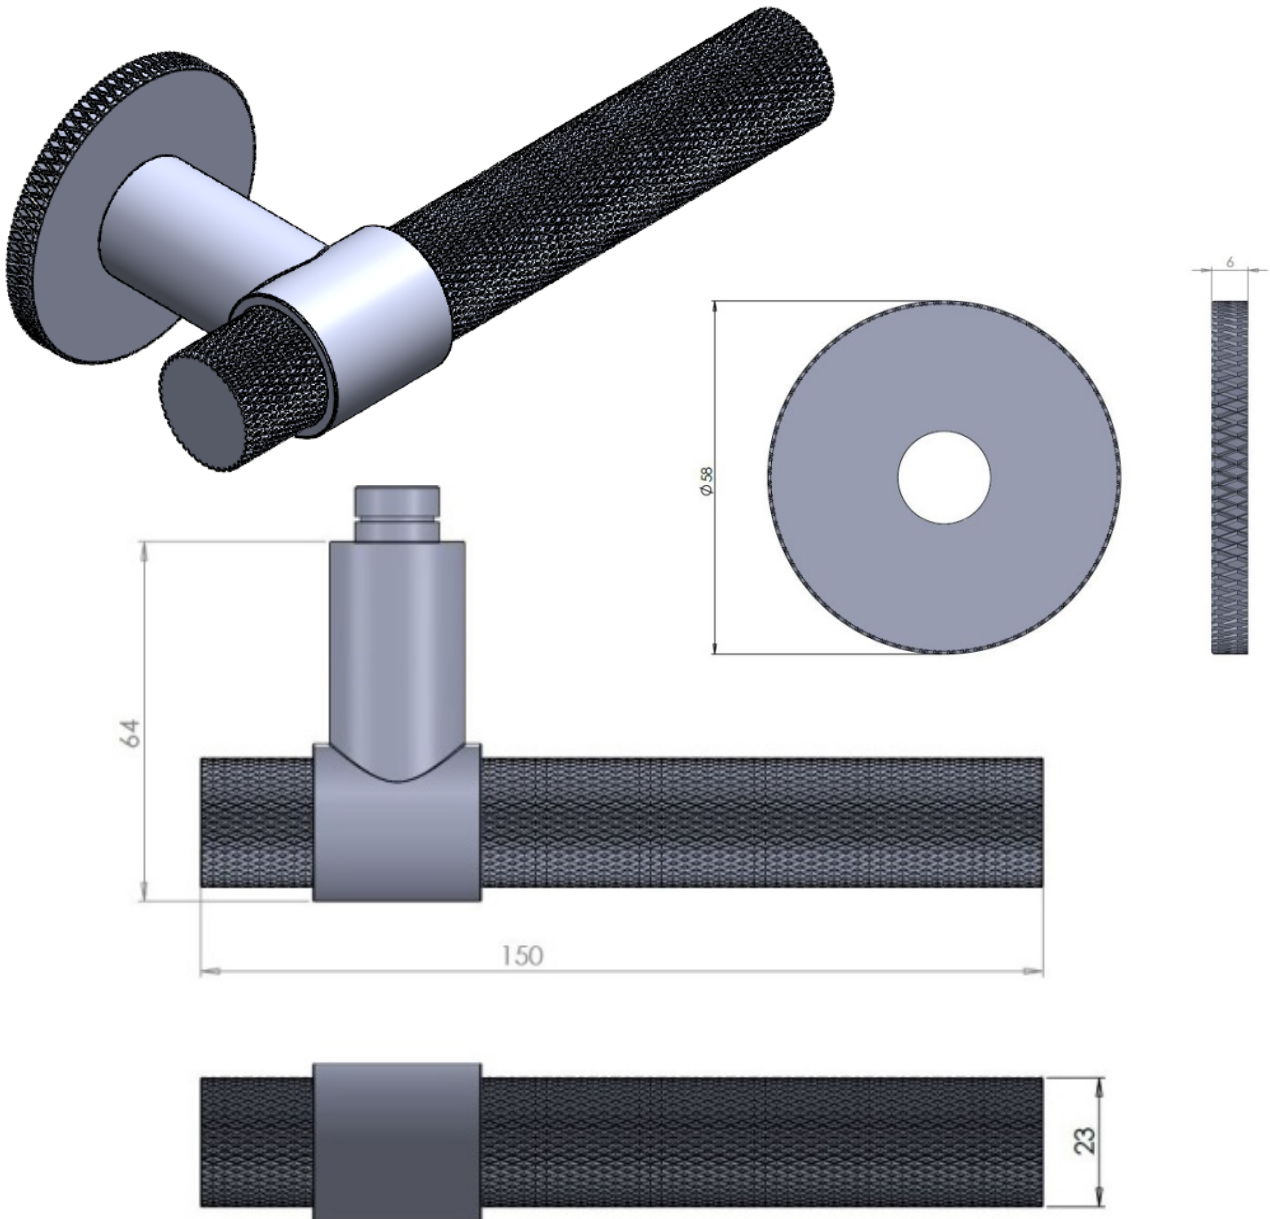

SWD

BESPOKE

Product: Northfield Lever on Rose - SWD-TL2/RR10

Weight: Pair 1600g (heavy sprung lock required). **Material:** Solid Brass

Finishes Available:

PNP - Polished Nickel, SNP - Satin Nickel, SPB - Satin Brass, EPB - Polished Brass,
ABR - Antique Brass, OBZ - Old Bronze, IBU - Mid Bronze, DBZ - Dark Bronze,
ABZ - Satin Copper, PBZ - Polished Copper
Other finishes are available on request