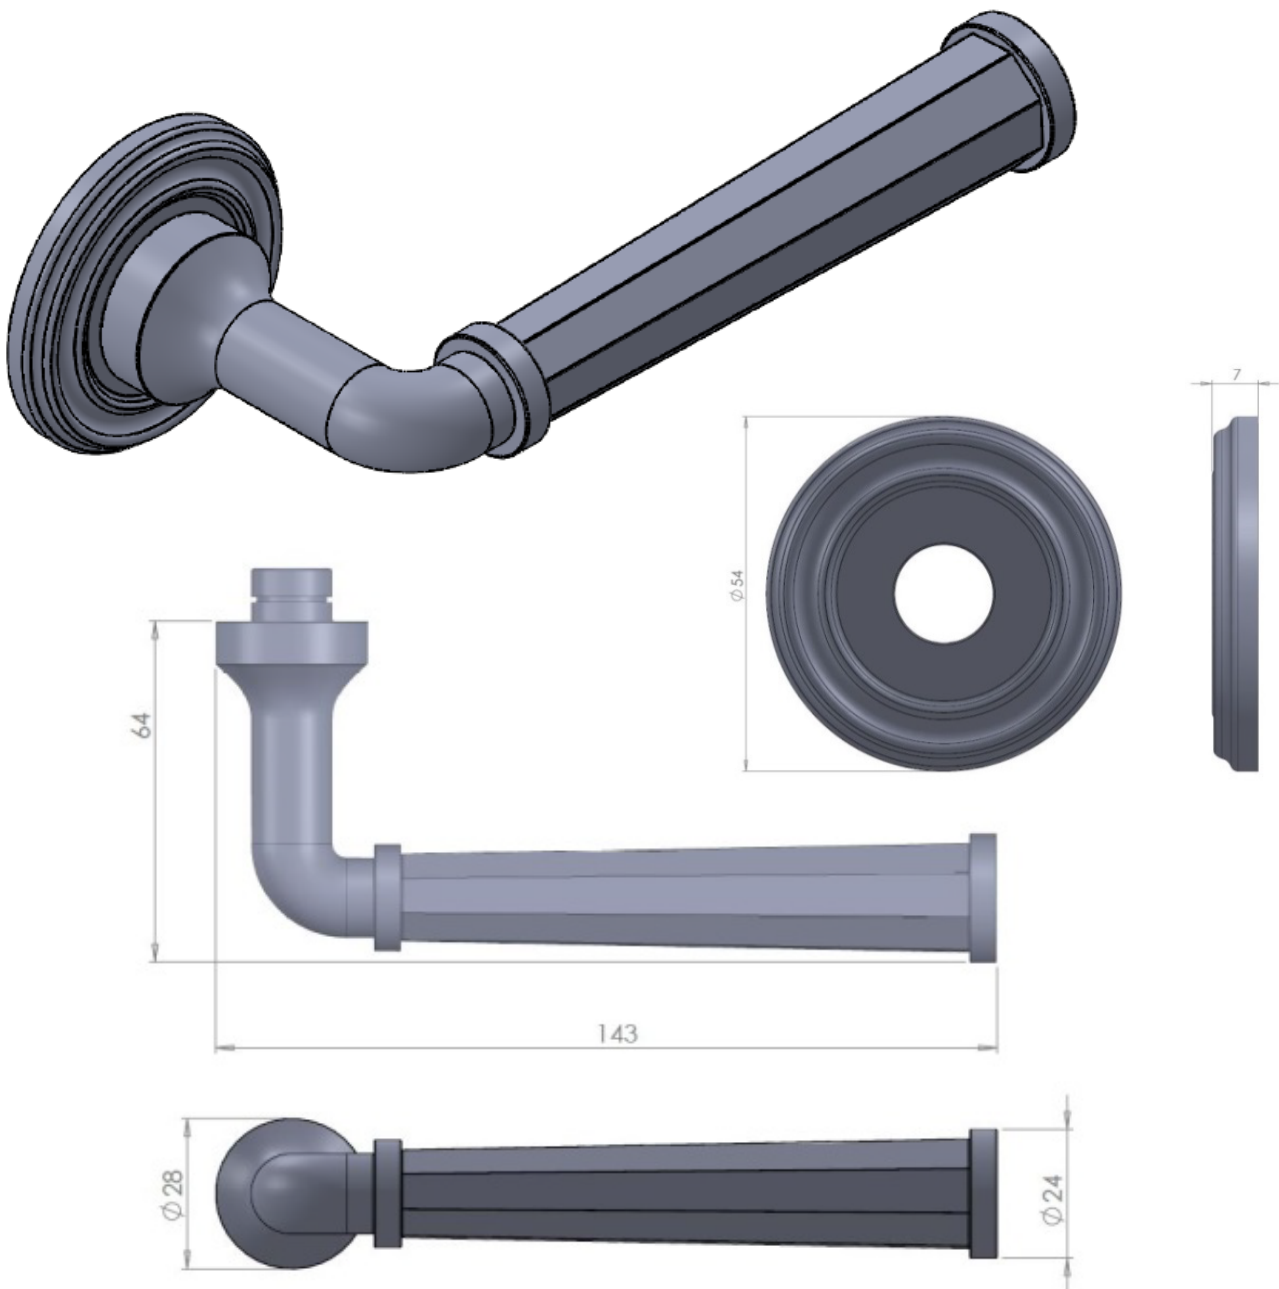

SWD

BESPOKE

Product: Latimer Lever on Rose - SWD-RNL8/RR8

Weight: Pair 870g (heavy sprung lock required). **Material:** Solid Brass

Finishes Available:

PNP - Polished Nickel, SNP - Satin Nickel, SPB - Satin Brass, EPB - Polished Brass,
ABR - Antique Brass, OBZ - Old Bronze, IBU - Mid Bronze, DBZ - Dark Bronze,
ABZ - Satin Copper, PBZ - Polished Copper

Other finishes are available on request

Unit 15, Island Farm Avenue, West Molesey, Surrey, KT8 2UZ | T. 01932 851 081

www.swdbespokehardware.com