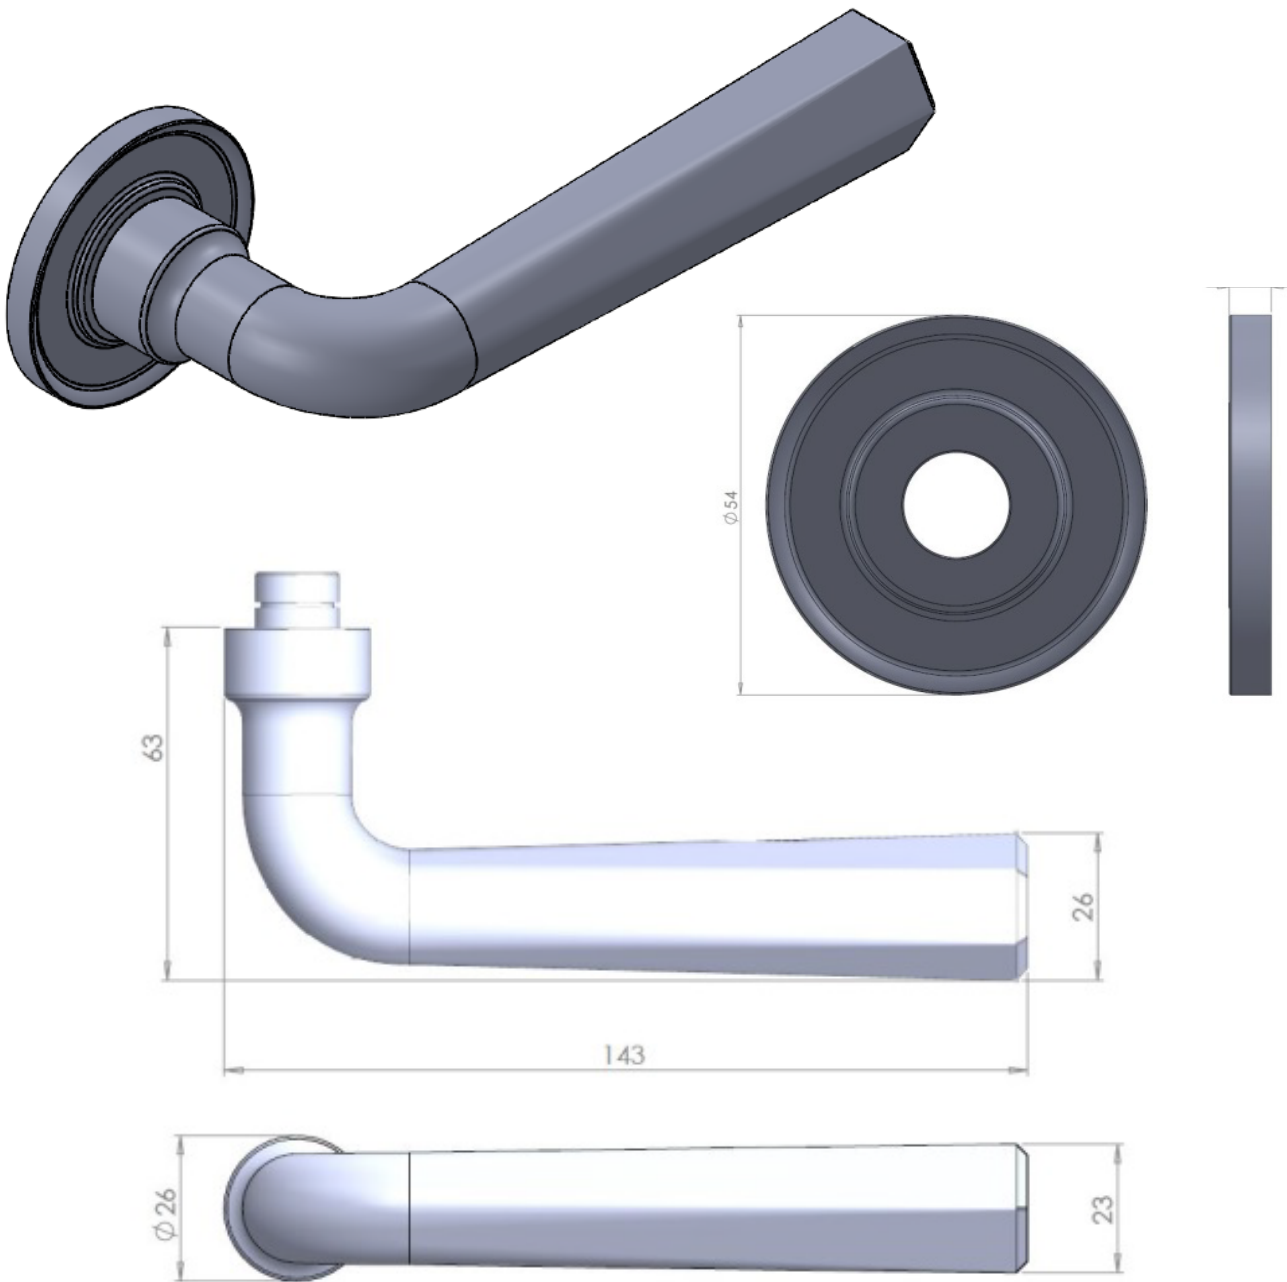

SWD

BESPOKE

Product: Kingswood Lever on Rose - SWD-PL3/RR5

Weight: Pair 1280g (heavy sprung lock required). **Material:** Solid Brass

Finishes Available:

PNP - Polished Nickel, SNP - Satin Nickel, SPB - Satin Brass, EPB - Polished Brass,
ABR - Antique Brass, OBZ - Old Bronze, IBU - Mid Bronze, DBZ - Dark Bronze,
ABZ - Satin Copper, PBZ - Polished Copper
Other finishes are available on request