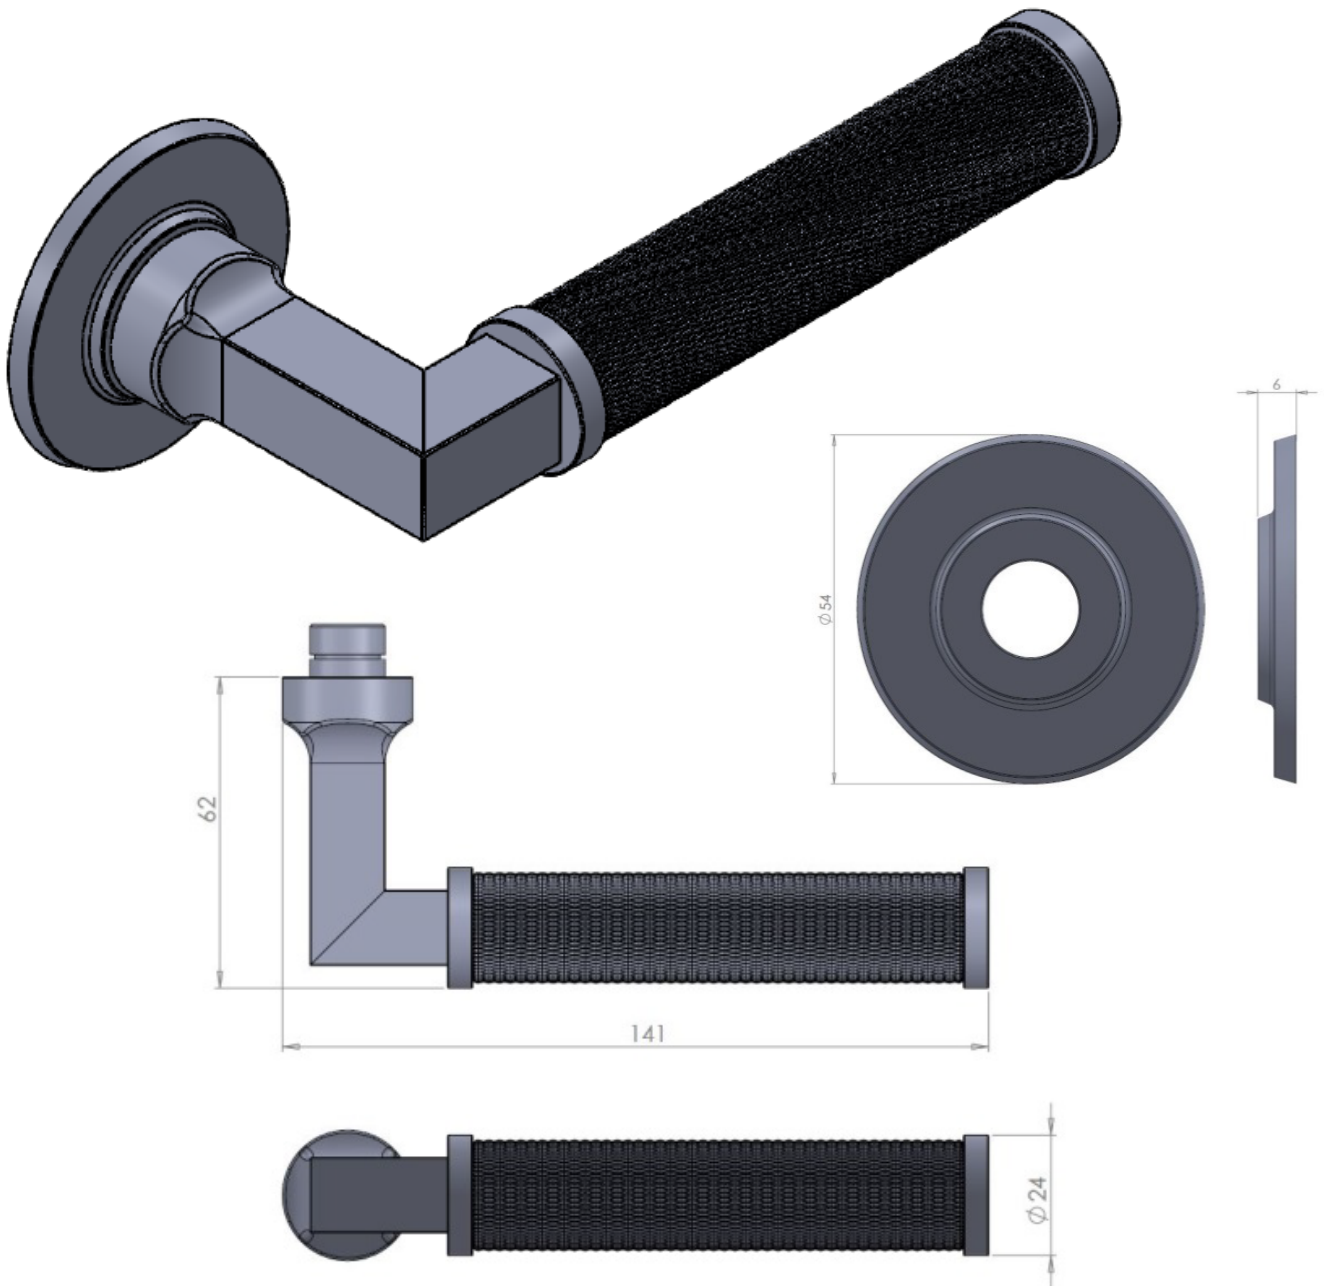

SWD

BESPOKE

Product: Heath Lever on Rose - SWD-BL3/RR3

Weight: Pair 1090g (heavy sprung lock required). **Material:** Solid Brass

Finishes Available:

PNP - Polished Nickel, SNP - Satin Nickel, SPB - Satin Brass, EPB - Polished Brass,
ABR - Antique Brass, OBZ - Old Bronze, IBU - Mid Bronze, DBZ - Dark Bronze,
ABZ - Satin Copper, PBZ - Polished Copper