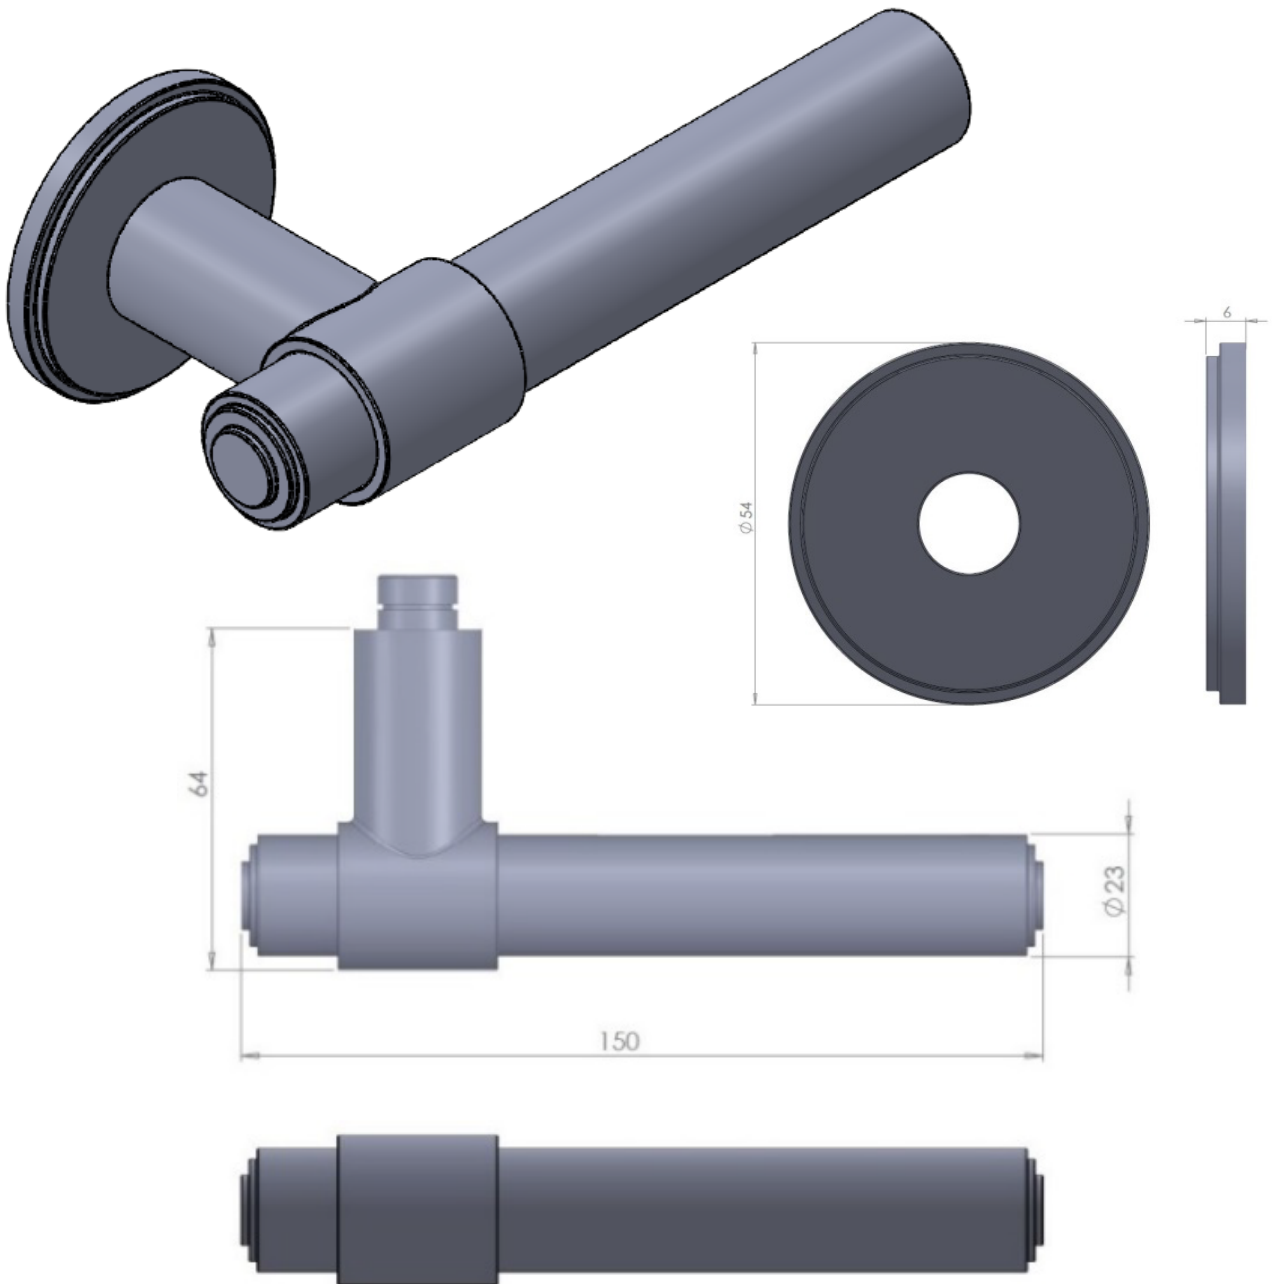

SWD

BESPOKE

Product: Hadley Lever on Rose - SWD-TL3/RR2

Weight: Pair 1540g (heavy sprung lock required). **Material:** Solid Brass

Finishes Available:

PNP - Polished Nickel, SNP - Satin Nickel, SPB - Satin Brass, EPB - Polished Brass,
ABR - Antique Brass, OBZ - Old Bronze, IBU - Mid Bronze, DBZ - Dark Bronze,
ABZ - Satin Copper, PBZ - Polished Copper
Other finishes are available on request