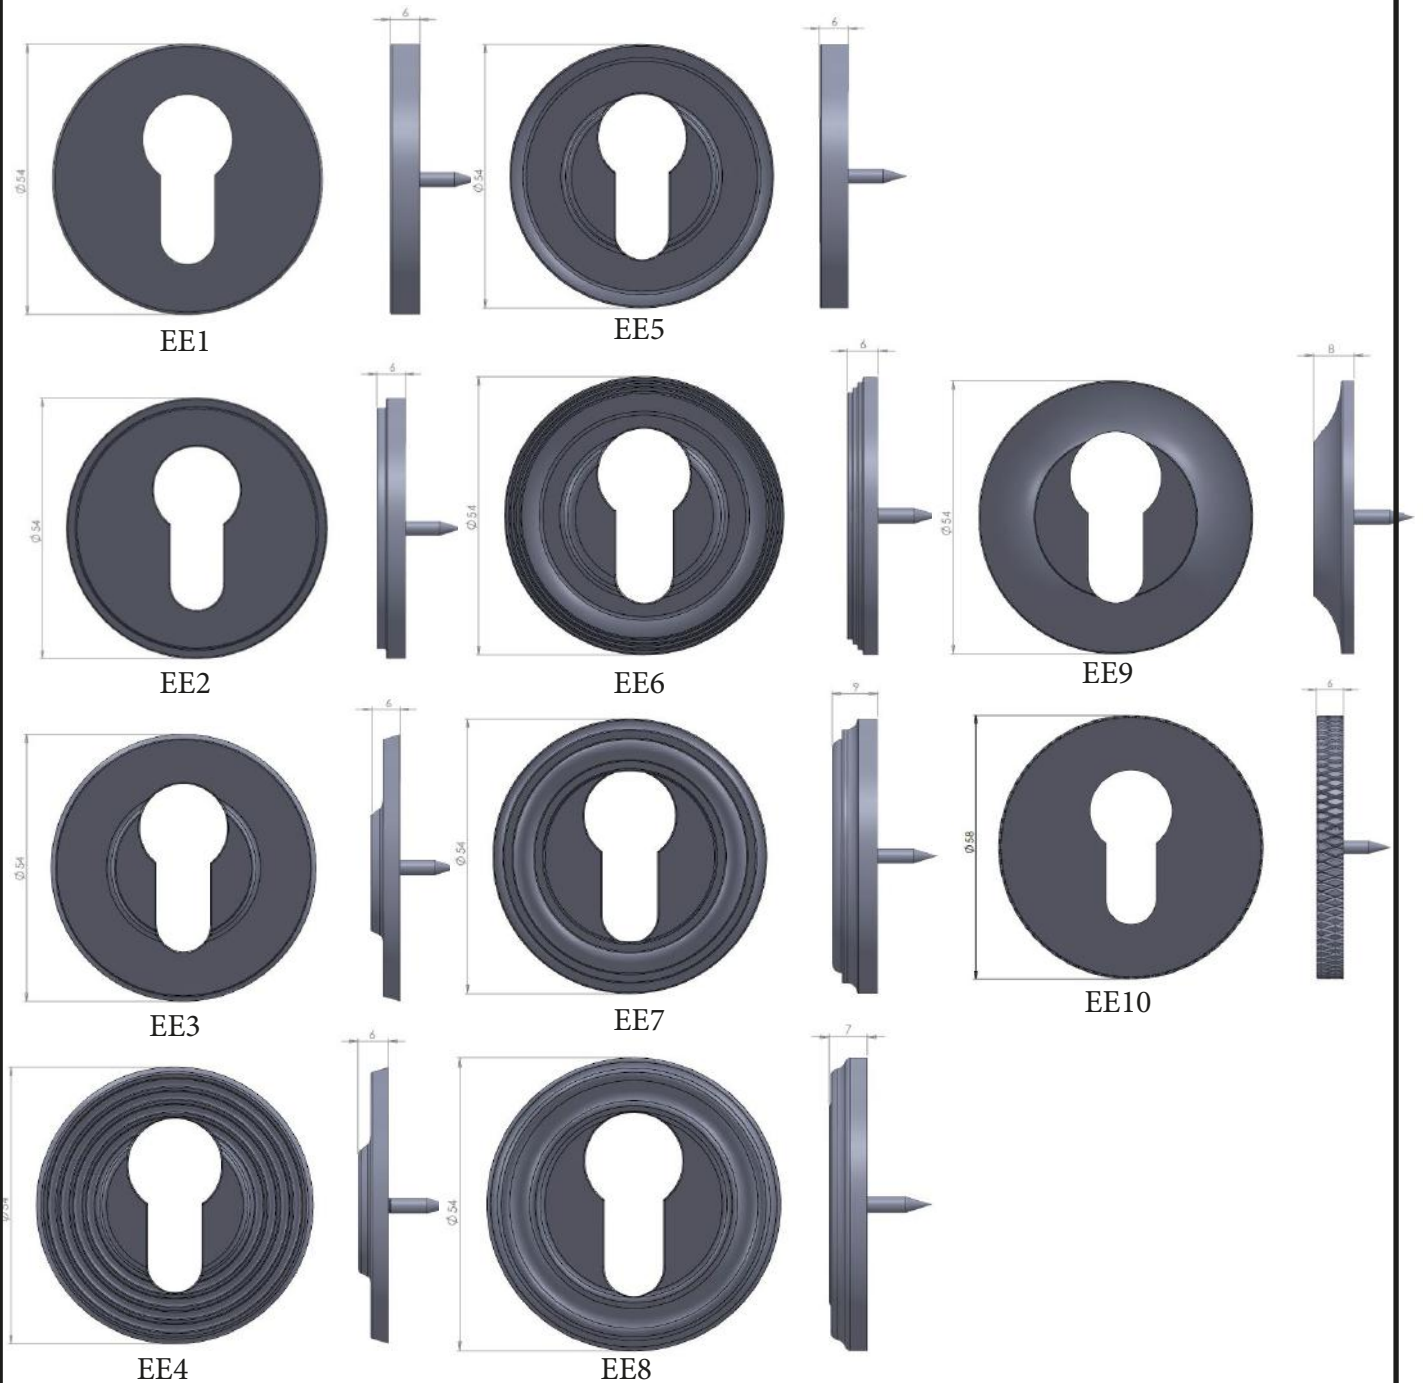

SWD

BESPOKE

Product: Euro Escutcheons. **Material:** Solid Brass

Finishes Available:

PNP - Polished Nickel, SNP - Satin Nickel, SPB - Satin Brass, EPB - Polished Brass,
 ABR - Antique Brass, OBZ - Old Bronze, IBU - Mid Bronze, DBZ - Dark Bronze,
 ABZ - Satin Copper, PBZ - Polished Copper
Other finishes are available on request