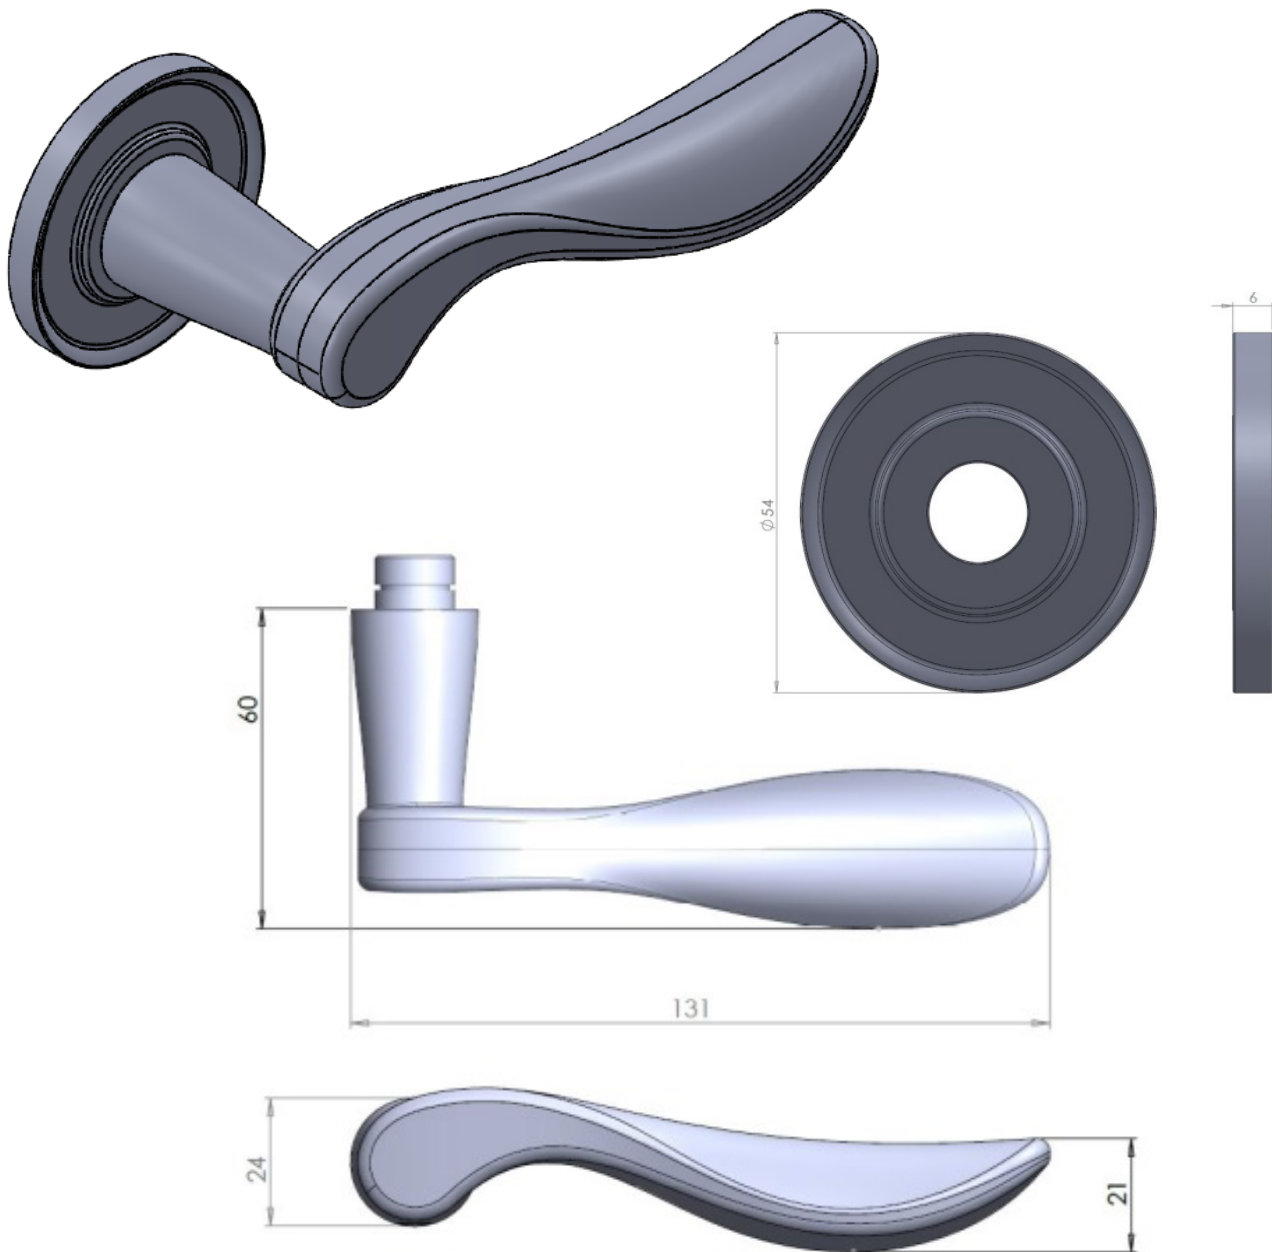

SWD

BESPOKE

Product: Elgin Lever on Rose - SWD-PL2/RR5

Weight: Pair 1010g (heavy sprung lock required). **Material:** Solid Brass

Finishes Available:

PNP - Polished Nickel, SNP - Satin Nickel, SPB - Satin Brass, EPB - Polished Brass,
ABR - Antique Brass, OBZ - Old Bronze, IBU - Mid Bronze, DBZ - Dark Bronze,
ABZ - Satin Copper, PBZ - Polished Copper
Other finishes are available on request