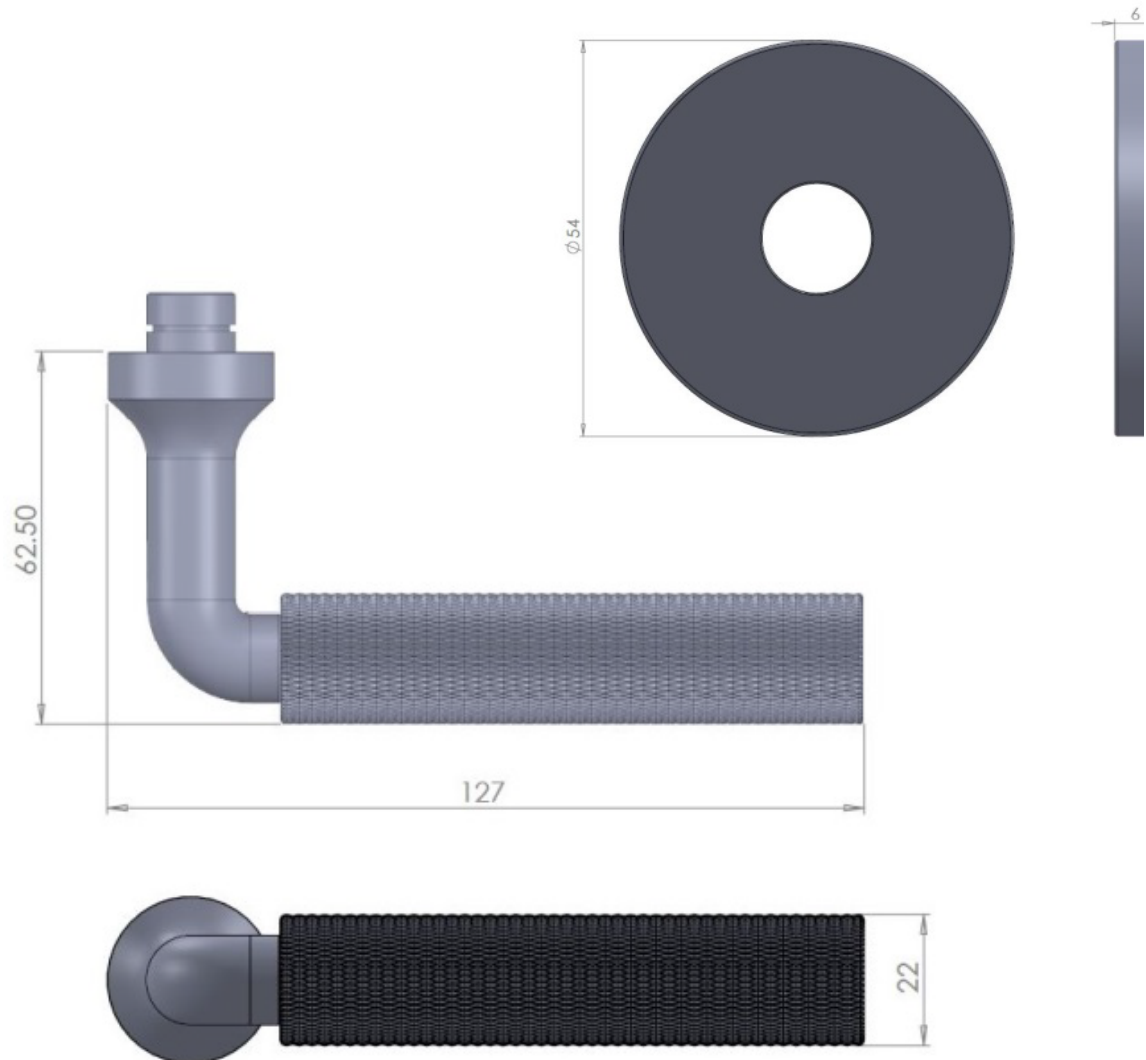

SWD

BESPOKE

Product: Crossfield Lever on Rose - SWD-RML2/

Weight: Pair 1090g (heavy sprung lock required). **Material:** Solid Brass

Finishes Available:

PNP - Polished Nickel, SNP - Satin Nickel, SPB - Satin Brass, EPB - Polished Brass,
ABR - Antique Brass, OBZ - Old Bronze, IBU - Mid Bronze, DBZ - Dark Bronze,
ABZ - Satin Copper, PBZ - Polished Copper
Other finishes are available on request