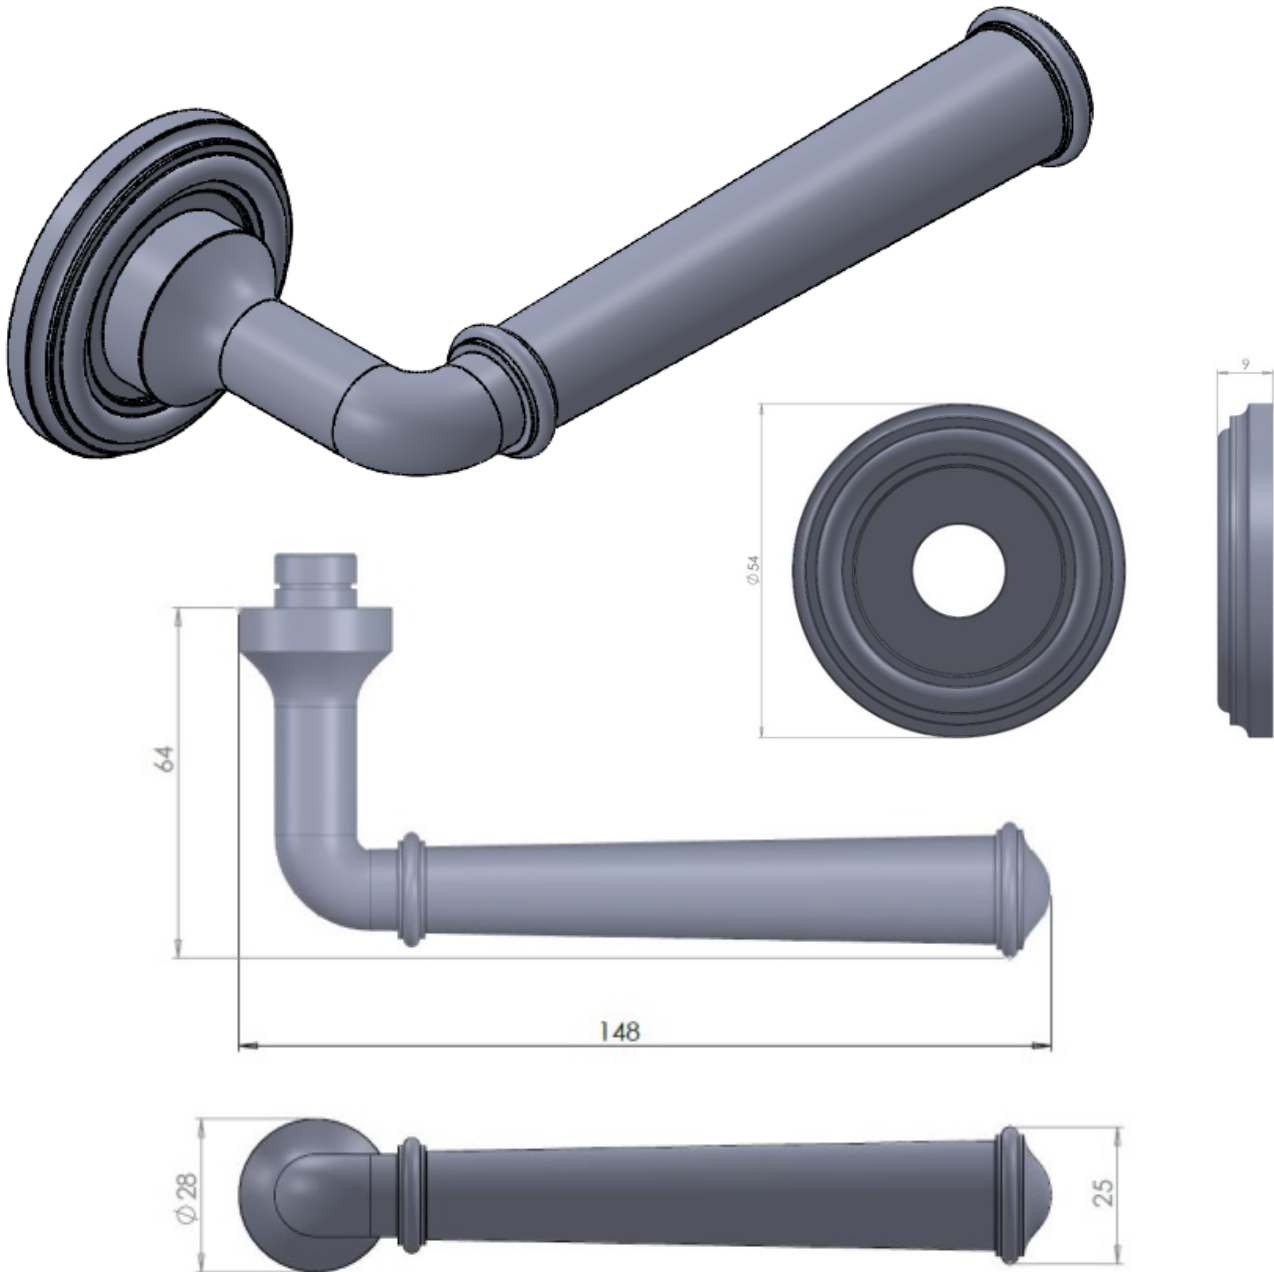

SWD

BESPOKE

Product: Charlotte Lever on Rose - SWD-RNL14/RR7

Weight: Pair 850g (heavy sprung lock required). **Material:** Solid Brass

Finishes Available:

PNP - Polished Nickel, SNP - Satin Nickel, SPB - Satin Brass, EPB - Polished Brass,
ABR - Antique Brass, OBZ - Old Bronze, IBU - Mid Bronze, DBZ - Dark Bronze,
ABZ - Satin Copper, PBZ - Polished Copper
Other finishes are available on request