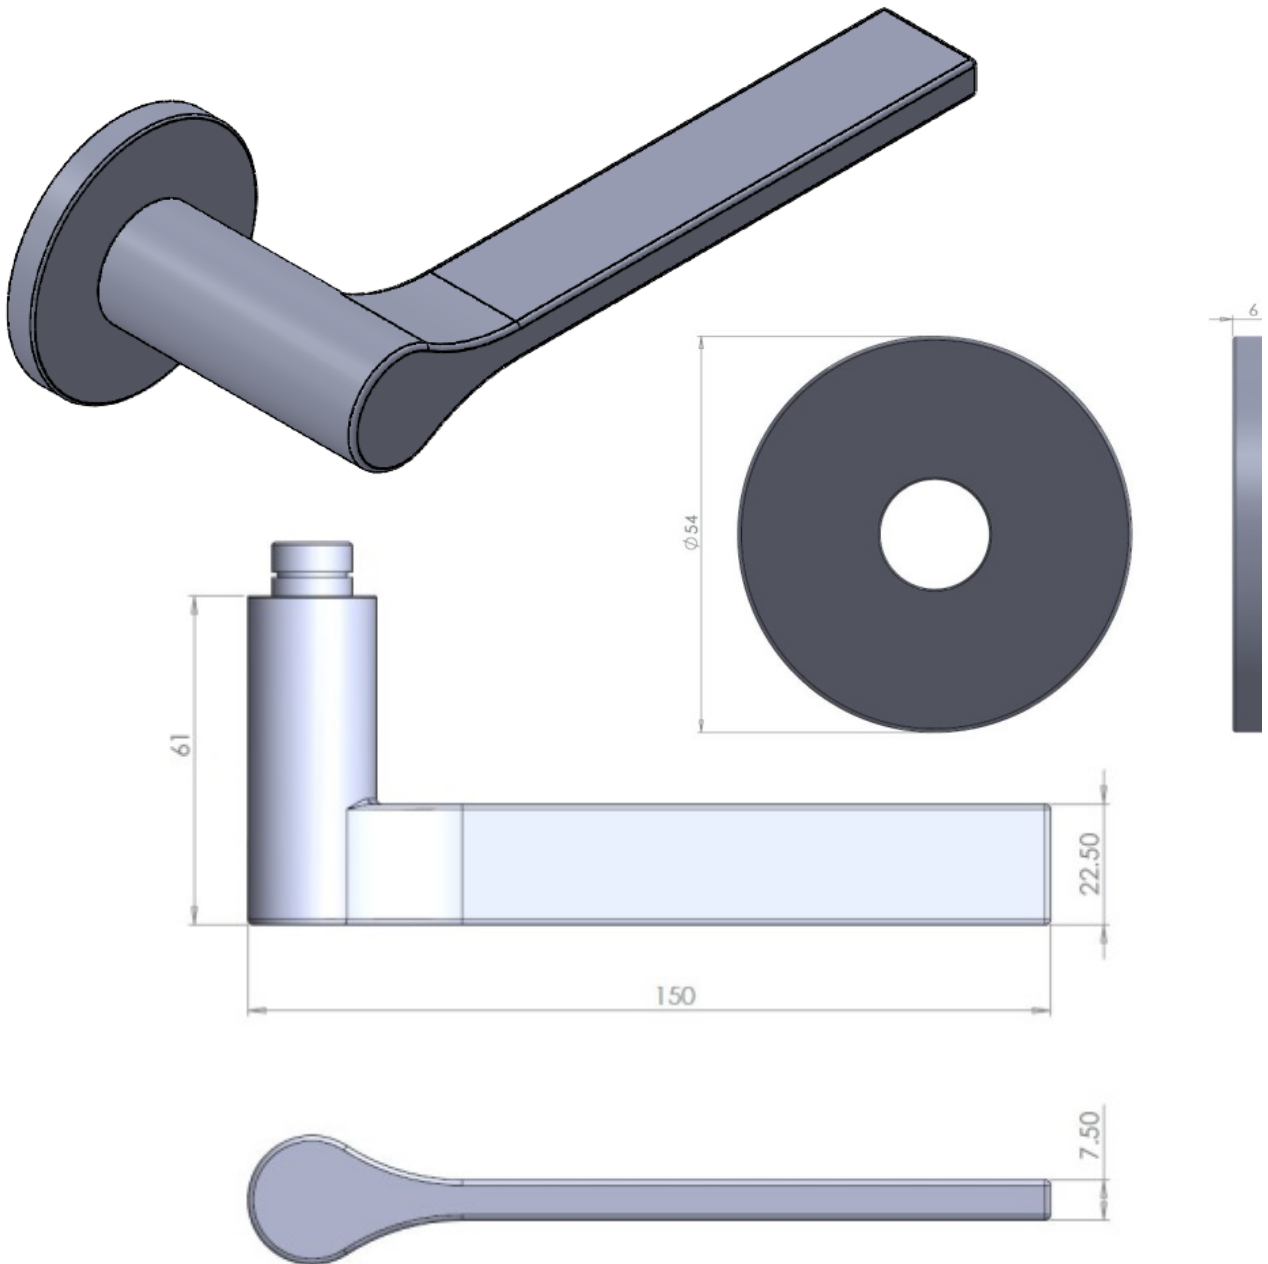

SWD

BESPOKE

Product: Brookland Lever on Rose - SWD-PL4/RR1

Weight: Pair 915g (heavy sprung lock required). **Material:** Solid Brass

Finishes Available:

PNP - Polished Nickel, SNP - Satin Nickel, SPB - Satin Brass, EPB - Polished Brass,
ABR - Antique Brass, OBZ - Old Bronze, IBU - Mid Bronze, DBZ - Dark Bronze,
ABZ - Satin Copper, PBZ - Polished Copper
Other finishes are available on request